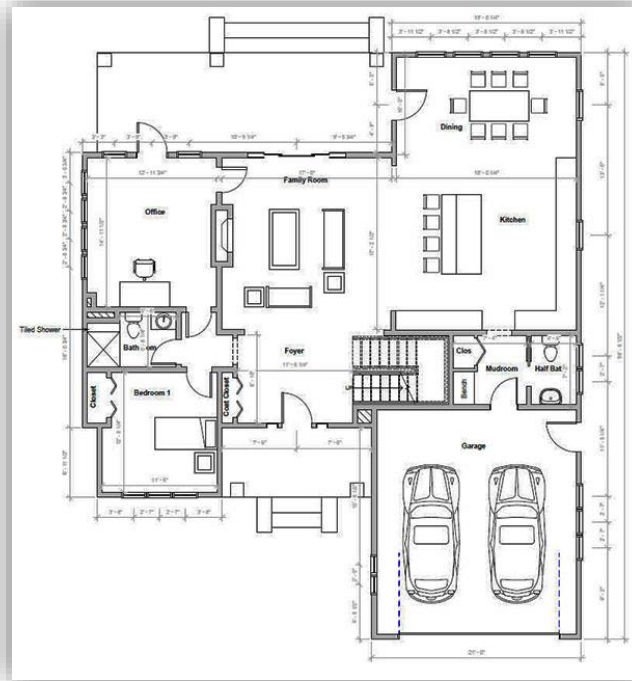

## *Cardinal Farmhouse*

Pictures depict available options.  
Plan changes available at additional cost

### *Specifications*

- ◆ Rooms: 8
- ◆ Bedrooms: 5
- ◆ Bathrooms: 3
- ◆ Master Suite: Yes
- ◆ Style: Farmhouse
- ◆ Type: Detached
- ◆ Living Area: 2652 sq. ft.
- ◆ Garage: 2 car attached

\*Total Square Footage only includes conditioned space and does not include garages, porches, bonus rooms or decks.

# Cardinal Farmhouse

Pictures depict available options.  
Plan changes available at additional cost

First Floor

Second Floor